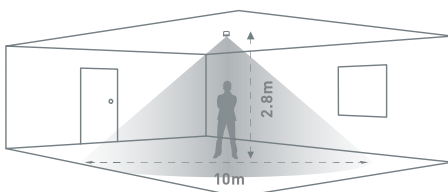

MWS1A-C-IP-PRM | Rugged, long range, surface mounted, ceiling, microwave presence detector

Key Product Features:

- Presence detection
- Unobtrusive design – vandal resistant
- IP66 rated enclosure
- Built in lux level sensing – enhanced energy saving
- Low voltage and volt free options – suitable for BMS and other control applications
- Detection range of up to 10 metres
- Suitable for heating and ventilation applications
- 5 year warranty

Key Functions:

- User handset available to control on/off and lux levels
- Suitable for all lighting types
- Absence detection functionality

Detection pattern

high < sensitivity > low

Dimensions (mm)

Technical Data

Part Code	MWS1A-C-IP-PRM
Weight	0.25kg
Supply Voltage AC	230 VAC +/- 10%
Supply frequency	50Hz
Power consumption parasitic	790mW
Terminal capacity	2.5mm ²
Max load:	
Incandescent lighting	10A
Fluorescent lighting	10A
Compact fluorescent lighting	10A
LED lighting	10A
Resistive heaters	10A
Fans and ventilation equipment	3A
Time out range	10 seconds to 99 minutes
Working temperature range	-10 to 50°C
Humidity	5 to 95% non-condensing
Material (casing)	Polystyrene
Insulation class	2
Microwave frequency	10.587GHz
IP rating	66
Compliance	 EMC-2004/108/EC LVD-2006/95/EC