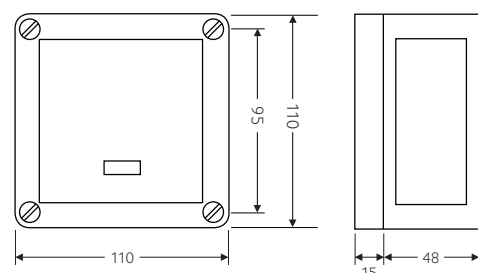

Key Functions:

- User handset available to control on/off and lux levels
- Suitable for all lighting types
- Absence detection functionality

Detection pattern

high < sensitivity > low

Dimensions (mm)

Technical Data

Part Code	MWS1A-C-IP-PRM
Weight	0.25kg
Supply Voltage AC	230 VAC +/- 10%
Supply frequency	50Hz
Power consumption parasitic	790mW
Terminal capacity	2.5mm ²
Max load:	
Incandescent lighting	10A
Fluorescent lighting	10A
Compact fluorescent lighting	10A
LED lighting	10A
Resistive heaters	10A
Fans and ventilation equipment	3A
Time out range	10 seconds to 99 minutes
Working temperature range	-10 to 50°C
Humidity	5 to 95% non-condensing
Material (casing)	Polystyrene
Insulation class	2
Microwave frequency	10.587GHz
IP rating	66
Compliance	 EMC-2004/108/EC LVD-2006/95/EC